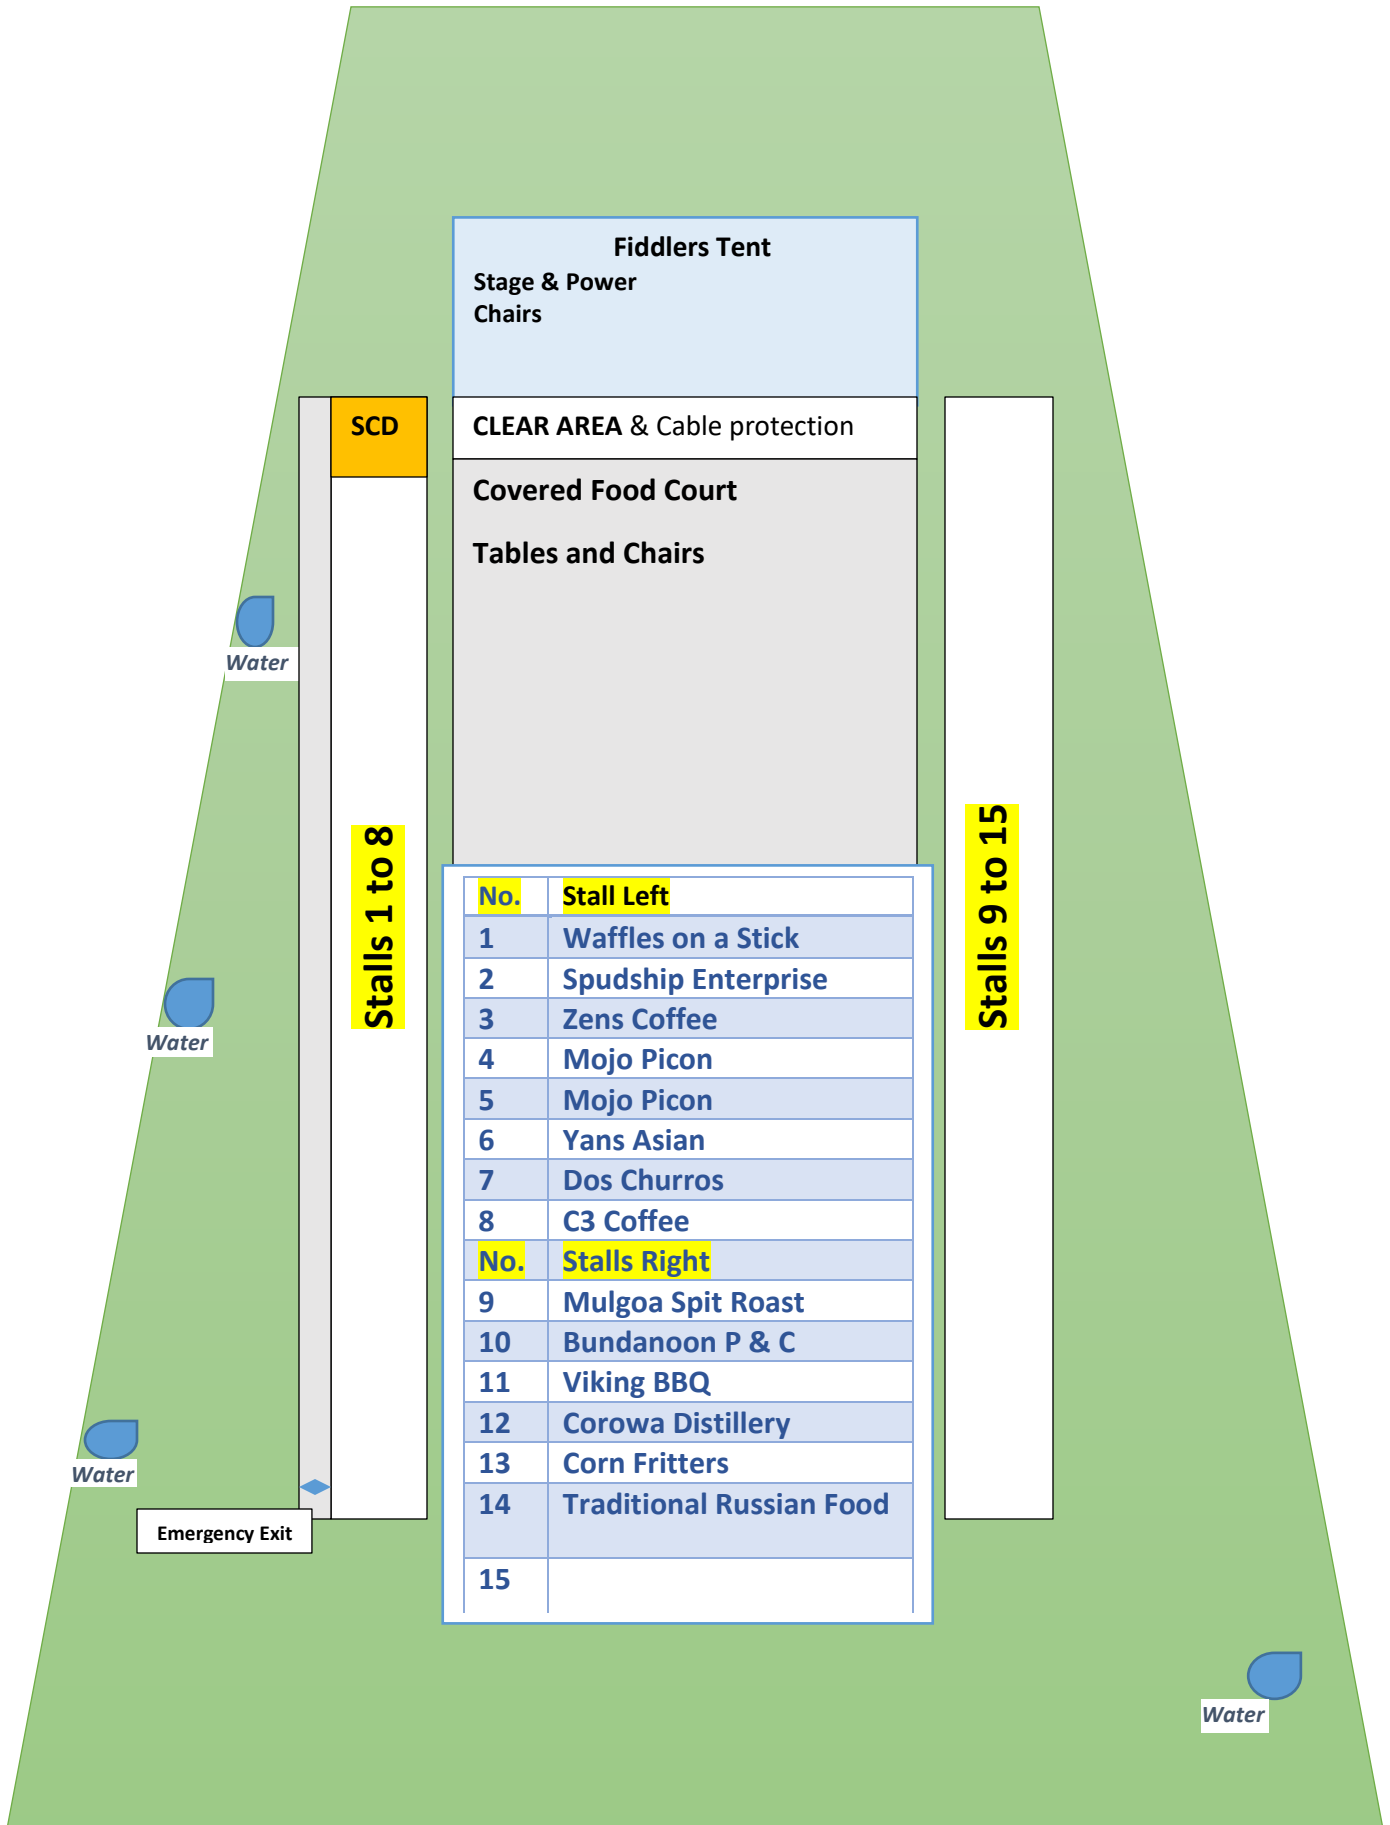

ENTERTAINMENT AREA & FOOD COURT

Fiddlers Tent
 Stage & Power
 Chairs

SCD

CLEAR AREA & Cable protection

Covered Food Court
 Tables and Chairs

Stalls 1 to 8

Stalls 9 to 15

Emergency Exit

No.	Stall Left
1	Waffles on a Stick
2	Spudship Enterprise
3	Zens Coffee
4	Mojo Picon
5	Mojo Picon
6	Yans Asian
7	Dos Churros
8	C3 Coffee
No.	Stalls Right
9	Mulgoa Spit Roast
10	Bundanoon P & C
11	Viking BBQ
12	Corowa Distillery
13	Corn Fritters
14	Traditional Russian Food
15	

Water