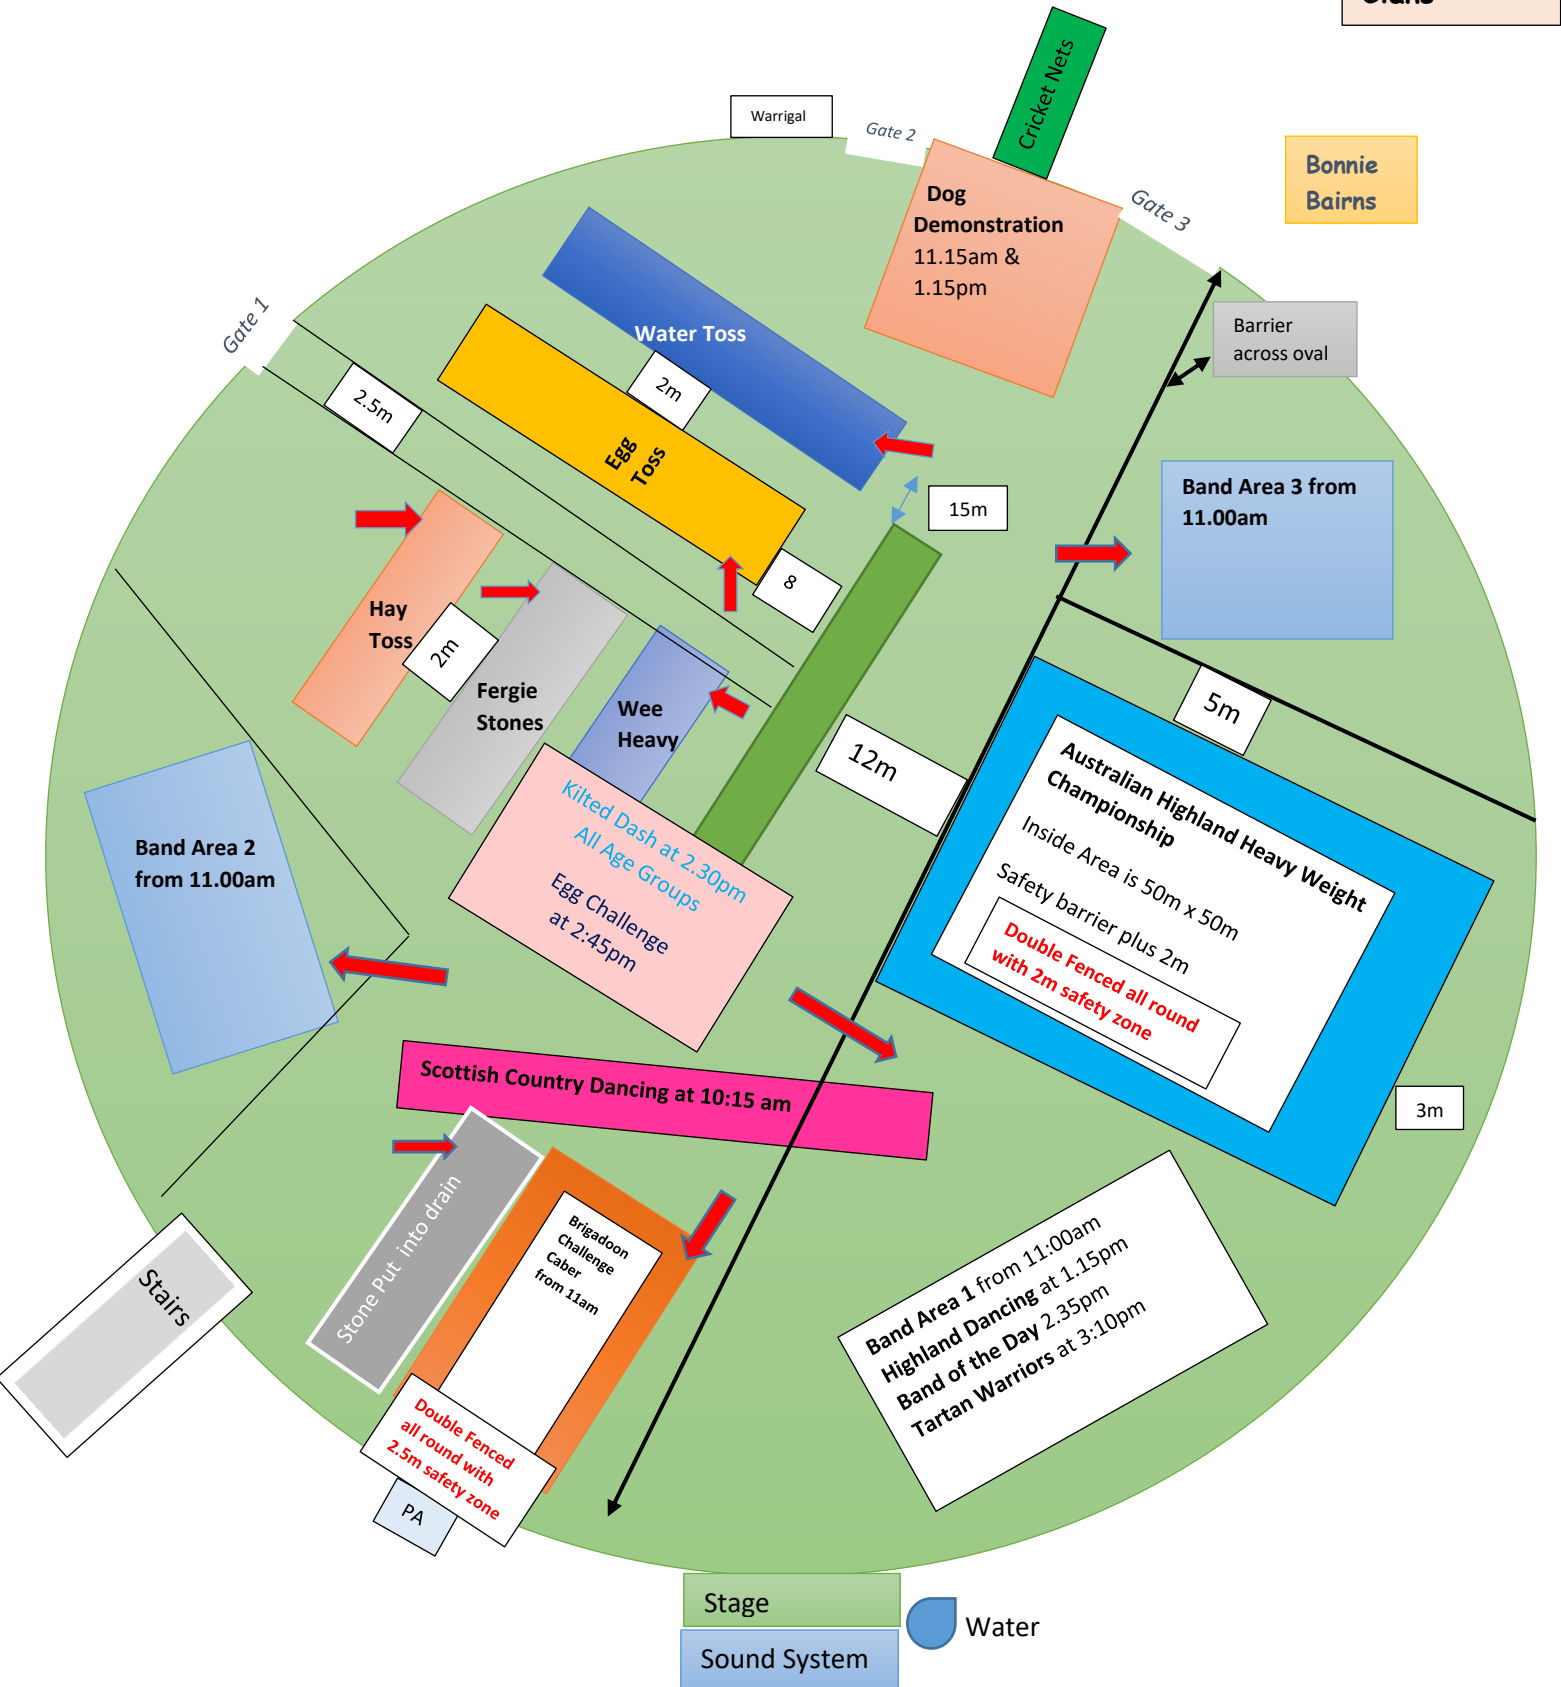

# 2020 OVAL EVENTS

Clans

Bonnie Bairns Located in front of Stage	Fergie Stones 25 x 5m	Water Toss 30 x 10m 15m from the top of the cricket pitch	**BARRIER ACROSS THE OVAL	Highland Dancing Area 1
*Brigadoon Challenge 25m x 15m wide Double barrier 2.5m  Gap 3m  Stone Put 25 x 8m wide up to edge of drain	Wee Heavy 20 x 5m	Dancers/Warrigal	Band 3. Access to their area is from main oval	SCD across front of oval
Band 2. Access to their area is down the centre of the Oval past the cricket pitch turn right and enter their area	Gate-Path	Gate 2	***Championship Internal area 50 x 50m, 2m safety barrier	Band of day perform in area 1
Hay toss 25 x 5m	Egg Toss 30 x10m	Dogs 25 x25m	TW Bundanoon Stones Area 1	Kilted Dash centre of oval
2.5m Path	2.5m Path	Gate 3	Band 1. Access to their area is down the centre of the oval	Egg Challenge centre of oval

## NOTES

**Bonnie Bairns Location** Front of stage, the judging can be done on the actual stage area  
**Does it require fenced off??**

**\*Brigadoon Challenge: Outside Area cordon red/white tape  
 Inside Area cordon Must be Haz Netting**

**\*\* Barrier across the oval is Red/White Tape**

**\*\*\* Heavy Championship: Outside Area cordon Red/White tape  
 Inside Area cordon Must be Haz Netting**

**Re-enactment group Location-** Position them to the area adjacent to the Food court on the right  
 going downhill-Where the bicycle humps are??